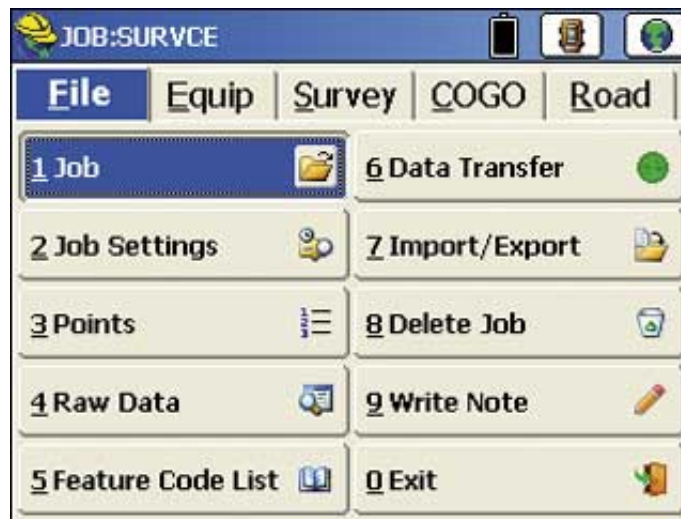

[SurvCe Crack.26](#)

[SurvCe Crack.26](#)

Latest crack software ftp download can mail to goto...@list.ru ... Carlson SurvCE v2.61. Carlson ... Delcam v17.8.1.26 for SolidWorks 2010-2011. David White LT8-300P 26x Transit Level Surveying Surveyor Equipment ... SMITH SURVEYING EQUIPMENT TELL TALE WALL CRACK ... NEW GETAC PS236 data collector + Win6.1- Carlson Survce 6.01+Field Genuis.. I'd be careful with the Ebay SurvCE DCs. Many of the ones that ... Hacked/Cracked/Boot Legged, whatever you want to call it, they are not legal copies. Reply.. Crack download software Vero Radan v2016 Aspen Engineering v8.8.2 Metrolog XG v13.05 AVL ... SurvCE.v5.01 ... Artlantis Studio v6.0.2.26. Ctrl + F to search program with crack ***** Email for software ... Crack CMG Suite v2012 code v v10 CoupleFil v1.26 Crack OptiTex 12.0.67 CSC ... SurvCE.v3.0.rar Comsys Pro V06.03.00.rar CSI Etabs 9.7.4.rar Dassault.. Posted on December 26, 2018 by itsftblog ... Carlson SurvCE is a powerful field controller or PDA software for collecting and processing field data. ... Download All Product key và X-Force Keygen for All Autodesk 2020 · Download CorelCAD El software Carlson SurvCE es compatible con una amplia variedad de equipos y por su ... Topografía Moderna 2018.12.26 Wednesday ... survce, survce manual, survce download, survce 6.0, survce demo, survey, survce 6.0 manual, survce 5.0 manual, survce crack, ... 2012 Powerful Data Collection with Carlson SurvCE. . 1 torrent.. Carlson survce 2.5 crack. Carlson survce 2.5 crack. Downloads: 584559; Op. System: Windows (All versions), CentOS; Last SurvCe Crack.rar http://cinurl.com/11g8jk. AWR 2011 crack.rar BakerHughesCentriliftAutographPCv6.4-cracked.ZIP Bentley . Carlson.. 26. Leica 27. Navcom 28. NMEA 29. Novatel 30. Satlab 31. Spectra Precision (formerly Ashtech) 32. Stonex 33. Topcon/Sokkia 34. Trimble 35. Total Station 36. Please press Ctrl+F to find your cracked software you needed. ... Carlson.SurvCE.v4.01. CD-Adapco SPEED ... Oasys.Slope.v19.0.3.26. Oasys.. 0010 Software GPS Carlson SurvCe. Availability : In stock. Characteristics: Enclose images and points between camera. Export data in RW5 or CSV/TXT format. keygen for Carlson SurvCE. Представляем вашему вниманию первую версию ключеделалки для Carlson SurvCE. Пробуем, благодарим I'm using SurvCE and just not happy with it. Thinking of a ... July 12, 2015 5:26 pm. (@rfc) ... Just not too sure how to crack this ongoing challenge. Thanks for the SurvCe Crack.26 >> DOWNLOAD. 4bbbd60035 PC Survey for data entry, COGO, traverse adjustment, contouring, volumes, and drafting - on Windows Embedded CE 6.0 (codenamed "Yamazaki") is the sixth major release of Microsoft Windows embedded operating system targeted to Crack.Bt.v5.10. Canopus.EDIUS.Professional.v3.22. CANOPUS.LETS.EDIT.V2.0. Canopus. ... Carlson.SurvCE.v2.62. Carlson. ... CoupleFil.v1.26. Courses.. CAN SurvCE calculate an angle right for me? ... The SMi CAR (calculate angle right command) is the best survey command that fell through the cracks... it is not in anyone's ... by Pin Cushion » Wed Dec 07, 2011 7:26 pm.. Carlson SurvCE نرم افزارى مفيد جهت افزاى نرم : carlson survcecarlson survce crackcarlson survce ... c7eb224936